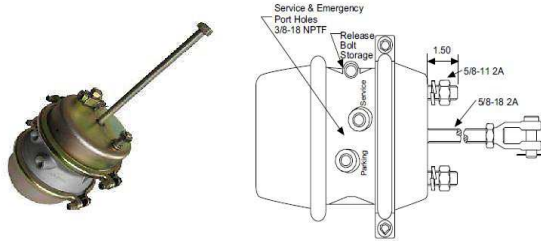

HOOVER TRUCK AND BUS CENTERS

Toms River
 1784 Route 9
 Toms River, NJ 08755
 P (732) 341 – 2128 F (732) 341 – 8854
 visit us online at www.hoovertruckcenters.com

ABP N42A 33030CD short stroke 3030 brake chambers
 ABP N42A 33030C3D long stroke 3030 brake chambers
 chambers do not include clevis kits
 chambers need to be cut to size

\$40.50 /short stroke
\$51.00 /long stroke

EPM AE1131XMF 1000CCA starting battery
 heavy-duty
 12v, 185RCM

\$112.99 /each
 plus \$11 core

30009 case of DEF
 two (2) bottles of 2.5 gallon DEF
 five gallons total

\$15.99 /case

AMF57450GH tire inflater
 heavy-duty

\$24.99

ABP N795 23700 hydraulic 12-ton bottle jack
 small enough to fit
 underneath most seats
 Powerful enough to
 lift the heaviest loads

\$39.99

ABP N42AAC15 15' air brake coils red/blue set
 cord flexibility rating of -85°F
 brass handles provide protection
 resistant to gasoline, diesel,
 methyl-alcohol, and zinc chloride

\$27.99

5624110 4" round LED stop-turn-tail light
 10 clear LED with red lens
 12-24V @ .113 amps
 SAE approved & FMBSS108 certified
 includes PL-3 connection and grommet

\$9.99

hurry special prices only through 04/29/17 – offer only valid while supplies last