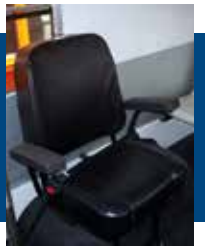

Vision Conventional